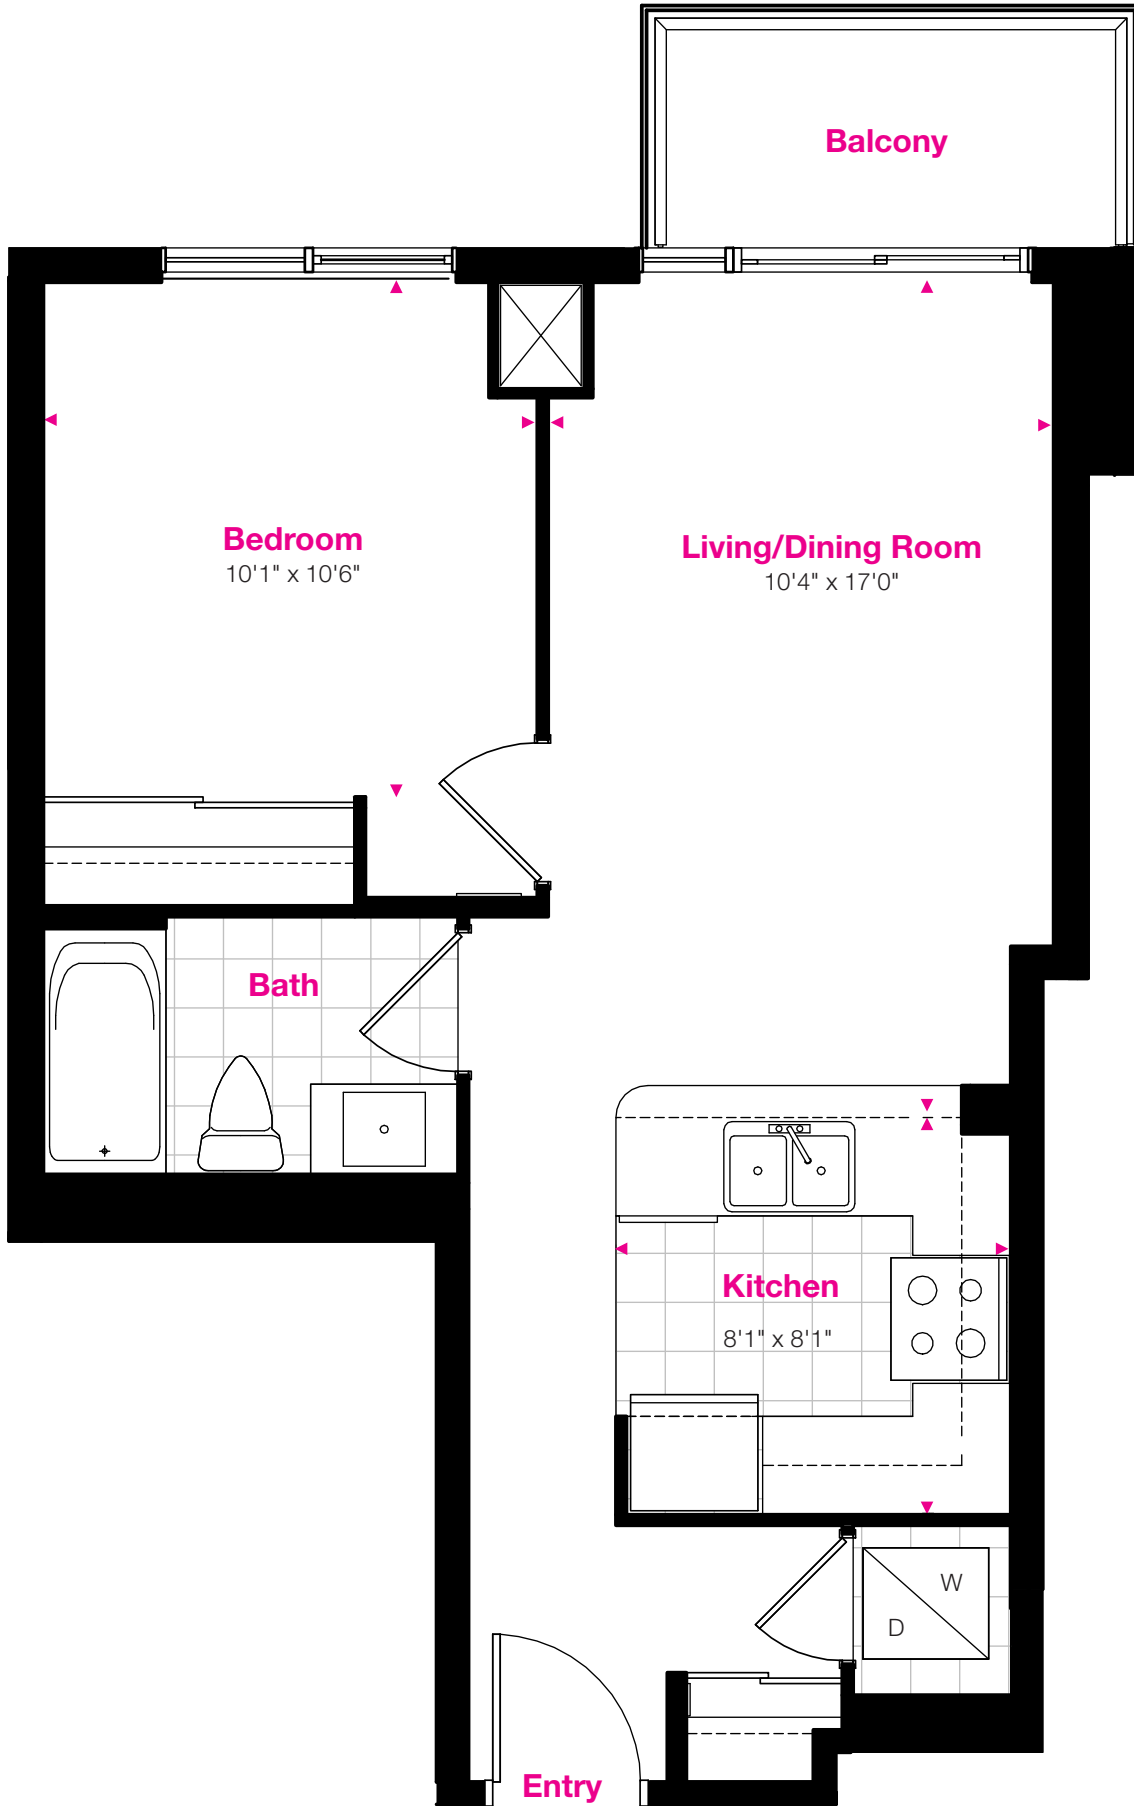

amber

Residence 18

1 Bedroom

Suite Area: 564 sq.ft.

Balcony Area: 41 sq.ft.

Total Area: 605 sq.ft.

All areas and stated room dimensions are approximate. Sizes and specifications are subject to change without notice. Actual living area and balcony/terraces may vary from floor stated areas. E.&O.E.

Floors 5-20

N